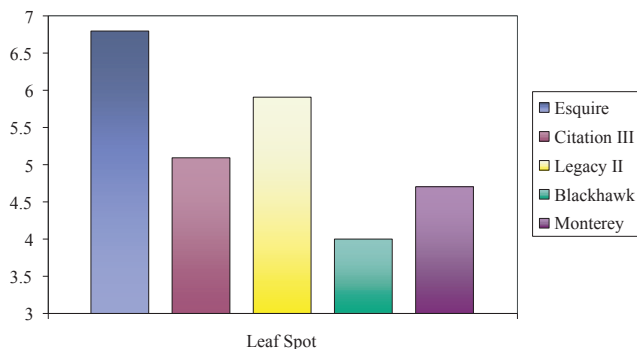

COLD TOLERANT

SELF REPAIRING

RAPID ESTABLISHMENT

WEAR RESISTANT

QUICK FACTS

ESQUIRE is one of the most highly rated Perennial ryegrasses available. **ESQUIRE** rewards you with the earliest and thickest lawn of all the perennials offered. **ESQUIRE** maintains a dark green color all season long, while other perennials can show summer stress and disease damage. With **ESQUIRE's** excellent wear tolerance, it can manage abuse and still look great day in and day out. Plant **ESQUIRE** today and just sit back while you enjoy your beautiful lawn all year long.

SELLING POINTS

- Excellent Disease Resistance
- Highly Wear Tolerant
- Quick Establishment
- Dark Green Colour

TRIAL DATA

1999 NTEP Trial Data

SEEDING RATE

7-8 lbs/ 1,000 square feet