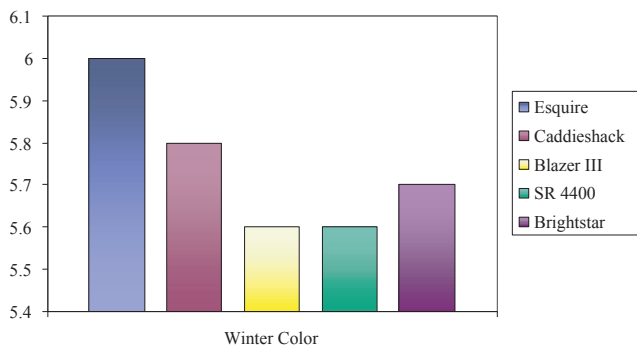

COLD TOLERANT

SELF REPAIRING

RAPID ESTABLISHMENT

WEAR RESISTANT

QUICK FACTS

ESQUIRE is one of the most highly rated Perennial ryegrasses available. **ESQUIRE** rewards you with the earliest and thickest lawn of all the perennials offered. **ESQUIRE** maintains a dark green color all season long, while other perennials can show summer stress and disease damage. With **ESQUIRE's** excellent wear tolerance, it can manage abuse and still look great day in and day out. Plant **ESQUIRE** today and just sit back while you enjoy your beautiful lawn all year long.

SELLING POINTS

- Excellent Disease Resistance
- Highly Wear Tolerant
- Quick Establishment
- Dark Green Colour

TRIAL DATA

1999 NTEP Trial Data

SEEDING RATE

7-8 lbs/ 1,000 square feet