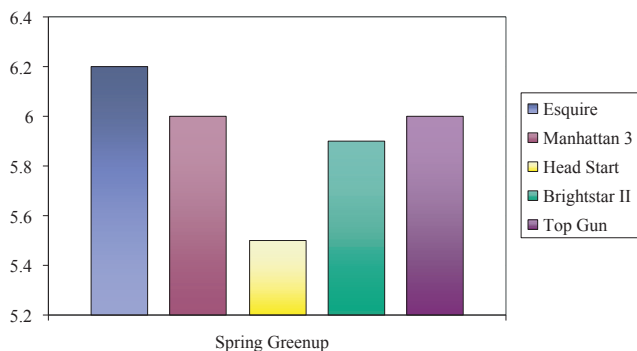

COLD TOLERANT

SELF REPAIRING

RAPID ESTABLISHMENT

WEAR RESISTANT

QUICK FACTS

ESQUIRE is one of the most highly rated Perennial ryegrasses available. **ESQUIRE** rewards you with the earliest and thickest lawn of all the perennials offered. **ESQUIRE** maintains a dark green color all season long, while other perennials can show summer stress and disease damage. With **ESQUIRE's** excellent wear tolerance, it can manage abuse and still look great day in and day out. Plant **ESQUIRE** today and just sit back while you enjoy your beautiful lawn all year long.

SELLING POINTS

- Excellent Disease Resistance
- Highly Wear Tolerant
- Quick Establishment
- Dark Green Colour

TRIAL DATA

1999 NTEP Trial Data

SEEDING RATE

7-8 lbs/ 1,000 square feet